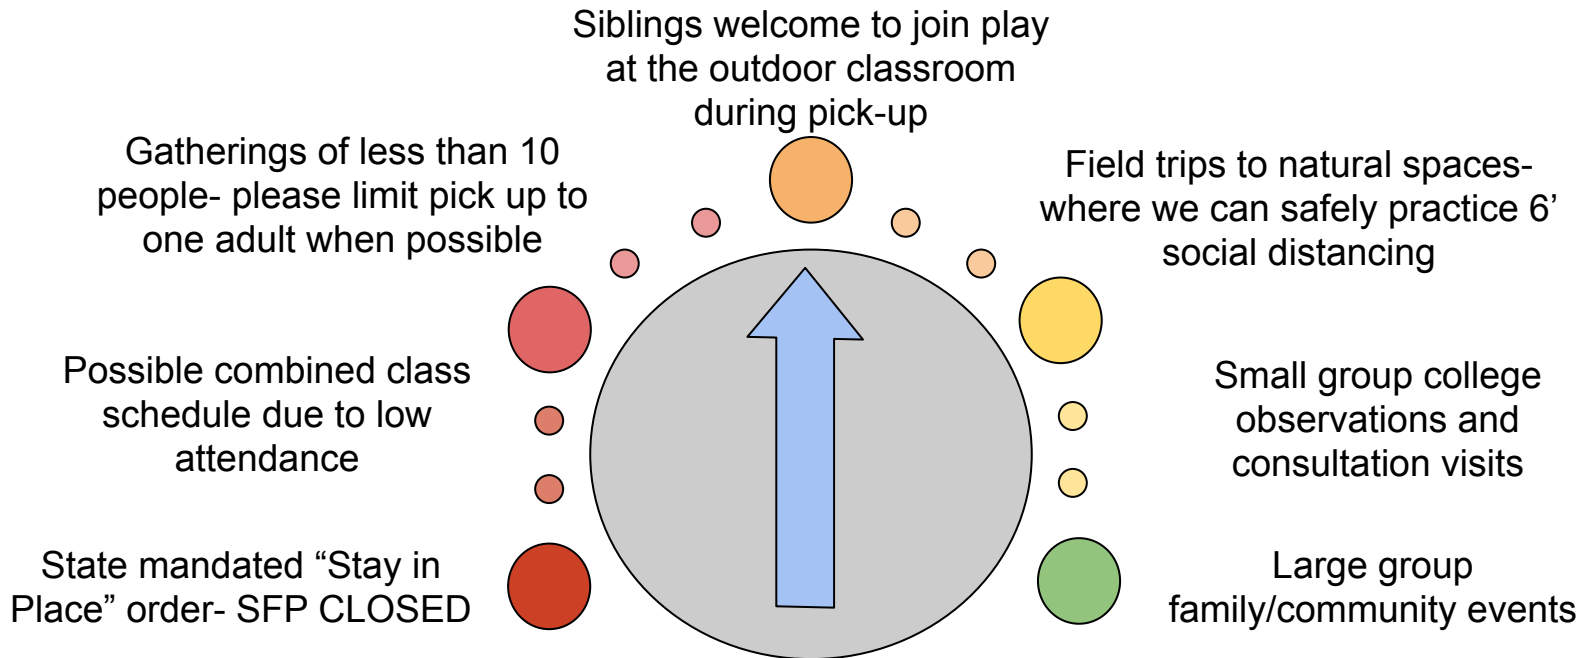

Adaptations and Adjustments- Secret Forest Playschool During the Pandemic

Updated 6/10/20

ADDITIONAL SAFE PRACTICES

- Check your child's temperature at home. It must be less than 100.4°F and they must be symptom free for them to attend.
- Verbal and visual COVID screening will be made at drop off.
- When soap and water are not readily available hand sanitizer that contains at least 60% alcohol will be supplemented.
- All food (2 snacks and lunch) must be sent from home.
- Nap blankets will go back and forth daily.